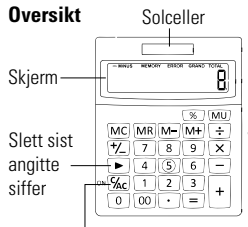

Oversikt

Spesifikasjoner

Strøm: Solceller eller 1x LR1130 1,5 V knappcellebatteri (inkl.)

Mål: 146x103x32 mm

Vekt: 110 g (inkl. batteri)

Strøm på/slett alt

Bruk

Du kan enten bruke kalkulatoren med det medfølgende batteriet, eller ved å eksponere solcellen for sollys. Merk at du ikke kan lade batteriet med solcellen.

Trykk på på-knappen for å slå på kalkulatoren.

Trykk på slett alt-knappen slette hele ligningen.

Kalkulatoren slår seg av automatisk etter 6–8 minutter med inaktivitet.

For å bytte batteri, fjern baksiden ved å skru ut skruene.

Sikkerhetsinformasjon

Hold batteriene utenfor barns rekkevidde. Et batteri som blir svelget, kan forårsake alvorlige skader og dødsfall. Hvis du har mistanke om at et batteri er svelget eller kommet inn i kroppen på annen måte, må du oppsøke lege umiddelbart.