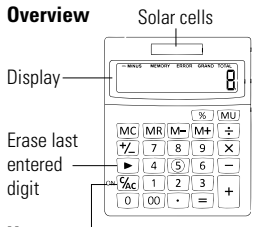

Overview**Specifications**

Power: Solar cells or 1x LR1130 1.5 V button cell battery (included)

Size: 146x103x32 mm

Weight: 110 g (incl. battery)

Power on/clear all

Use

You can use the included battery or expose the solar cell to sunlight to power the calculator. Note that the battery cannot be charged using the solar cell.

Press the On button to turn the pocket calculator on.

Press the clear all button to erase all previous numbers and equations.

The pocket calculator turns off automatically after 6–8 minutes of inactivity.