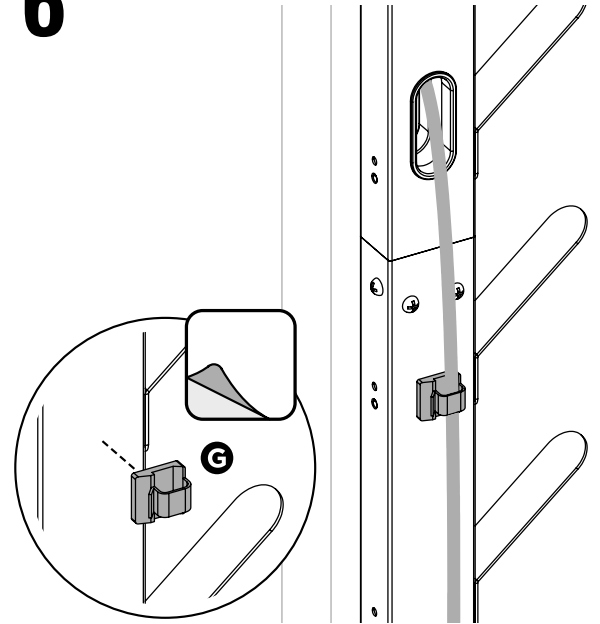

NO

Velg skruen som passer støvsugermodellen din:

M4x40 (I): Dyson V6, V7, V8, V10, V11, V12, V15

M5x50 (J): Dyson G5

Merk! Stativet er kompatibelt med flere modeller som ikke er oppført ovenfor. Hvis du er usikker på hvilken skrue du skal bruke til modellen din, kan du teste begge for å se hvilken som passer best

6